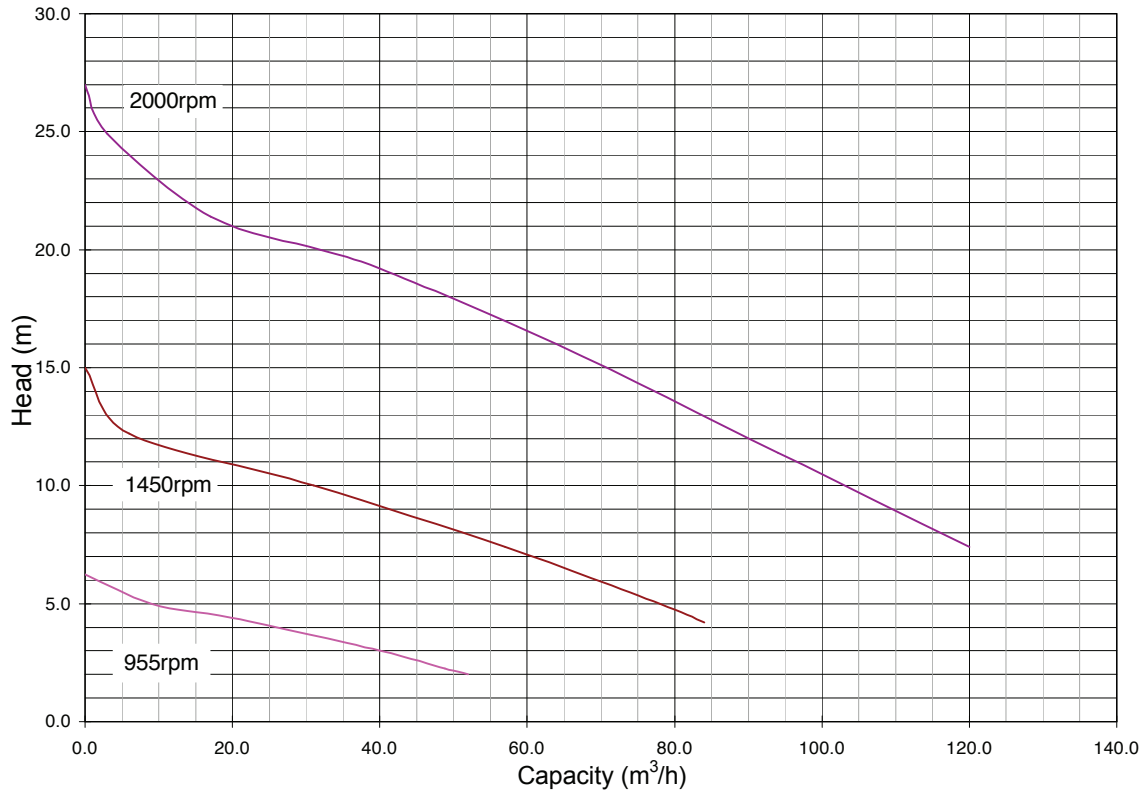

Performance Curve

D100

Selwood Limited, Bournemouth Road,
Chandler's Ford, Eastleigh, Hampshire, SO53 3ZL. UK
Tel: +44(0) 23 8025 0137 Fax: +44(0) 23 8027 1012
E-mail: pumpsales@selwoodpumps.com
Web: www.selwoodpumps.com