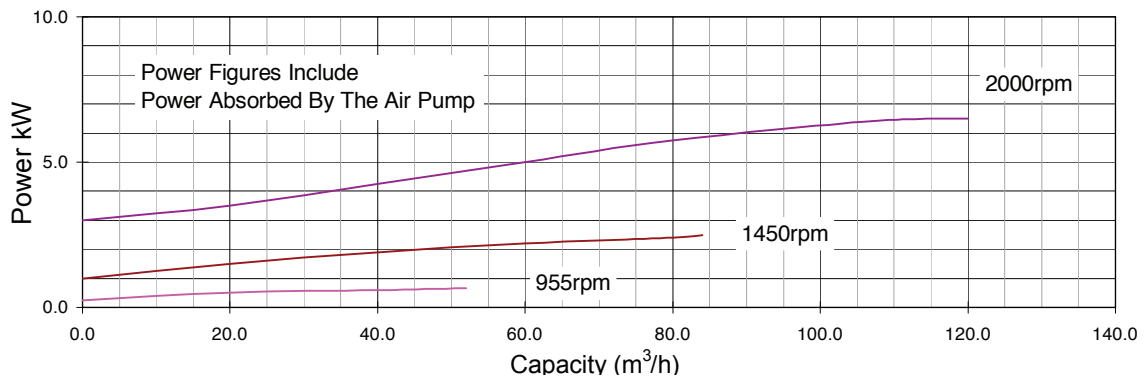

Performance Curve

D100

Selwood Limited, Bournemouth Road,
Chandler's Ford, Eastleigh, Hampshire, SO53 3ZL. UK
Tel: +44(0) 23 8025 0137 Fax: +44(0) 23 8027 1012
E-mail: pumpsales@selwoodpumps.com
Web: www.selwoodpumps.com