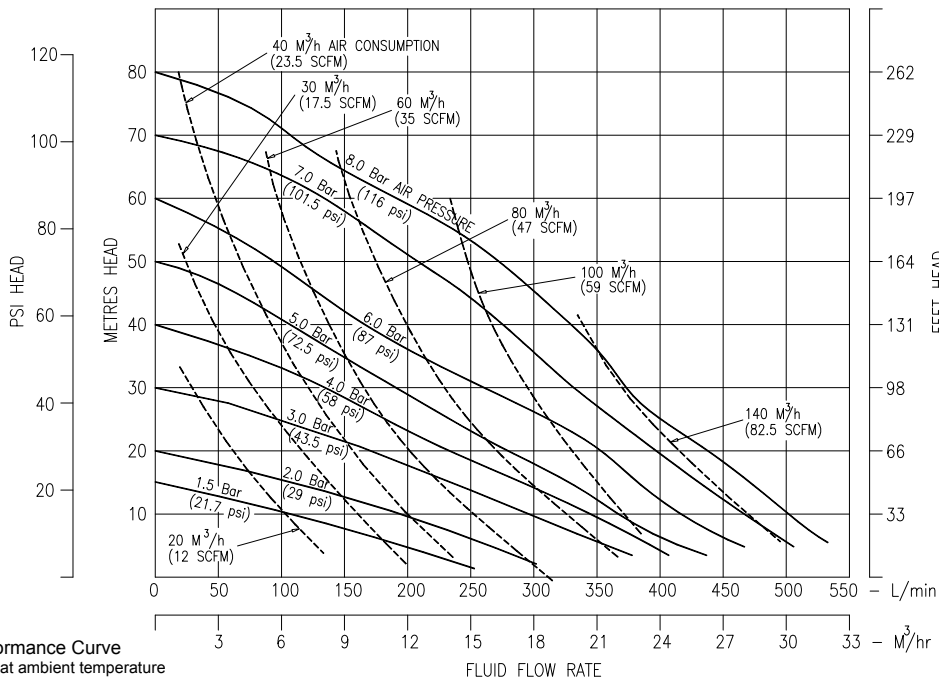

#### 2" Non-Metallic Series

B50

DIMENSIONS

General Assembly :- B50 Moulded Pump, All dimensions +/- 3mm

B50

PERFORMANCE

B50 Moulded Pump Performance Curve  
Performance based on water at ambient temperature