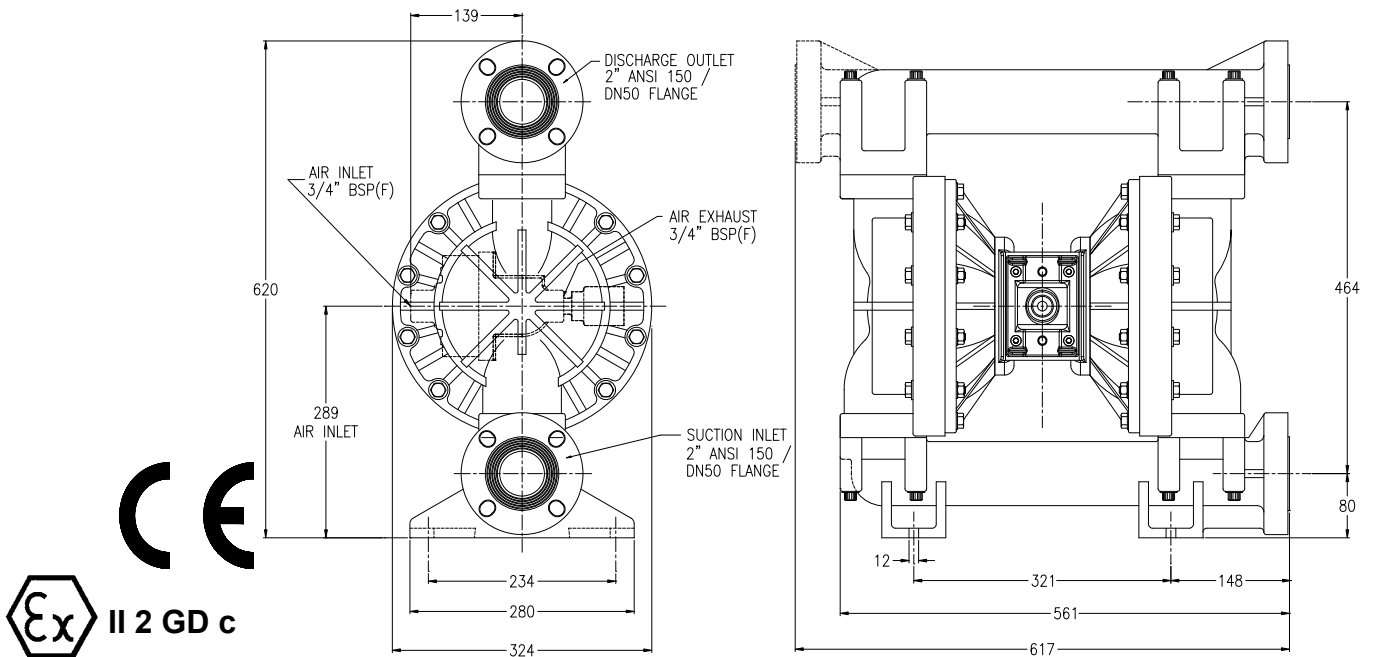

#### 2" Non-Metallic Series

B50

DIMENSIONS

General Assembly :- B50 Moulded Pump, All dimensions +/- 3mm

B50

PERFORMANCE

B50 Moulded Pump Performance Curve  
Performance based on water at ambient temperature