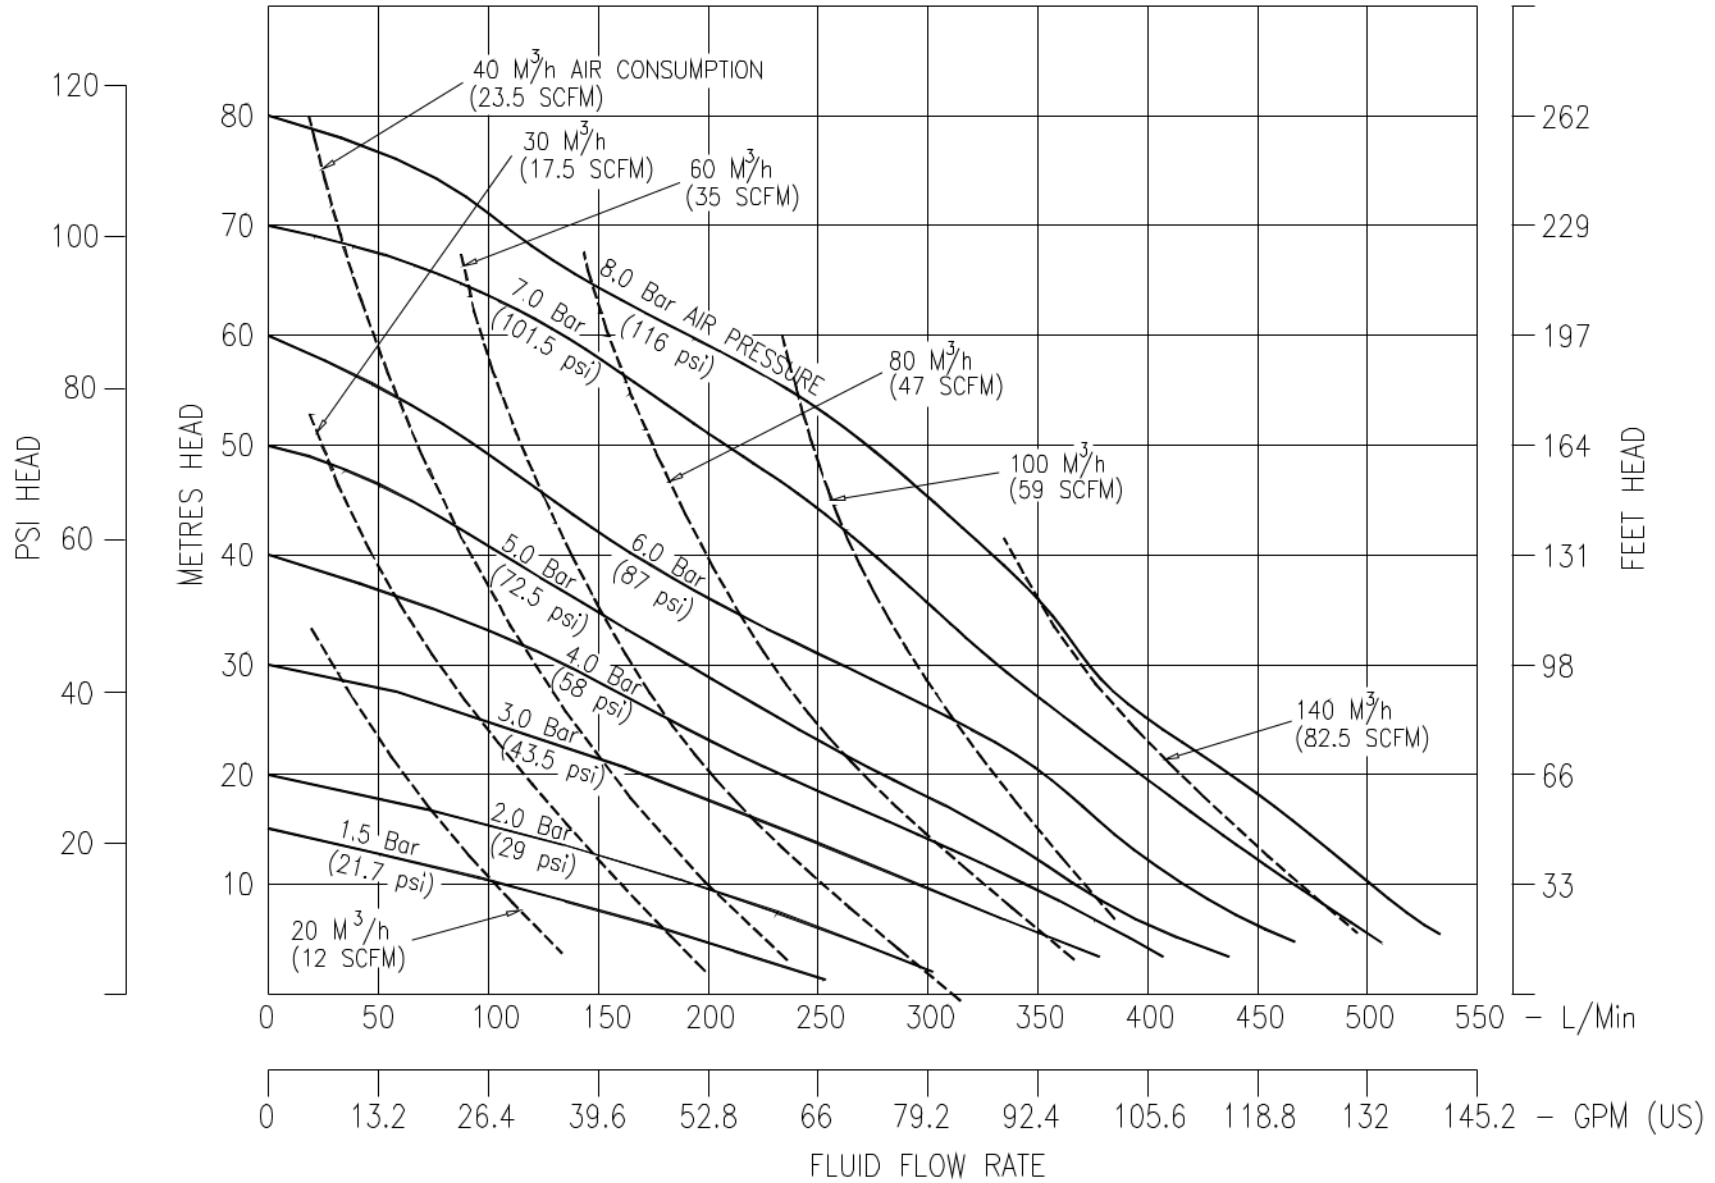

Performance Curve

B50 Metallic Pump Performance Curve, Performance based on water at ambient temperature